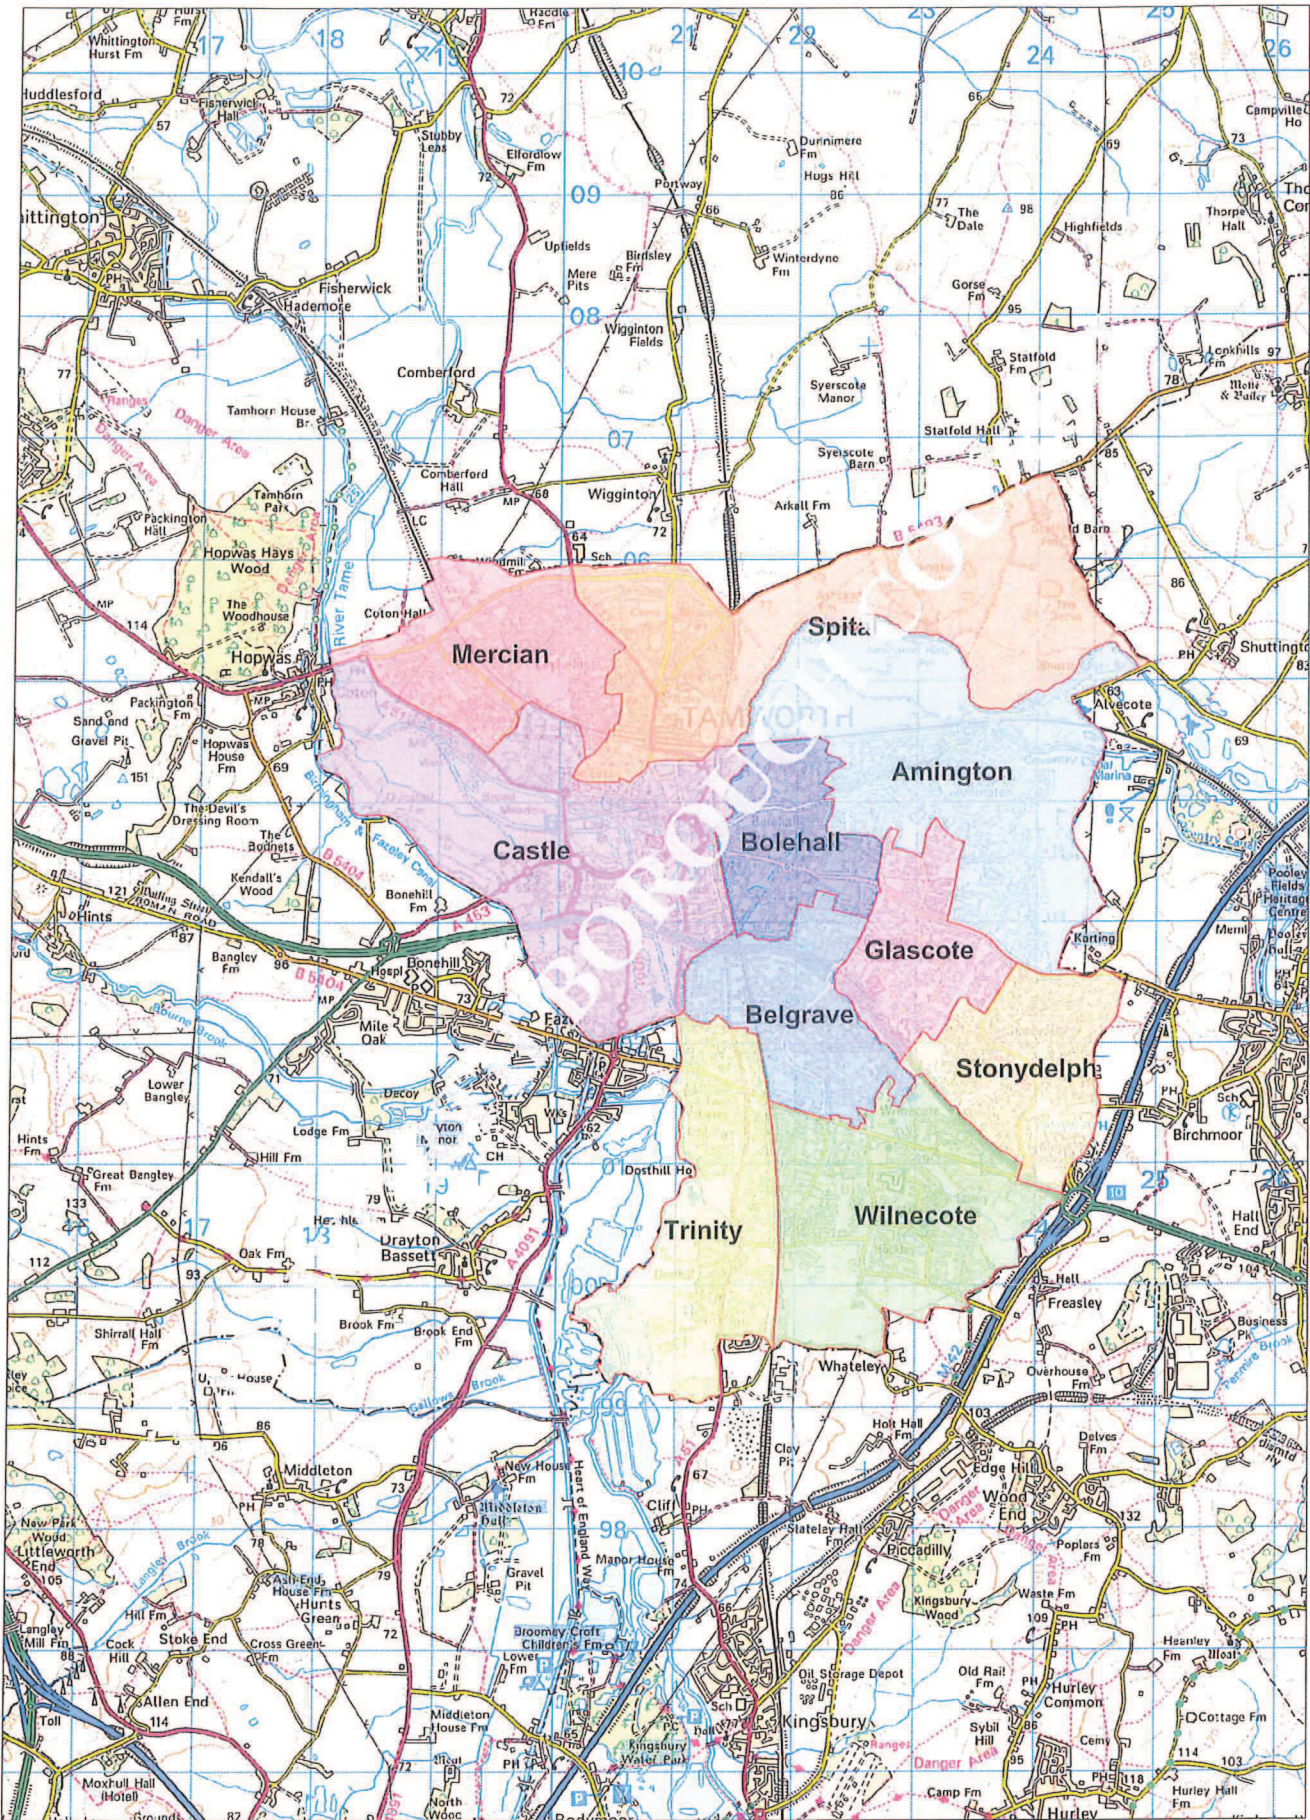

Date: 15:05:12	Scale: 1:?